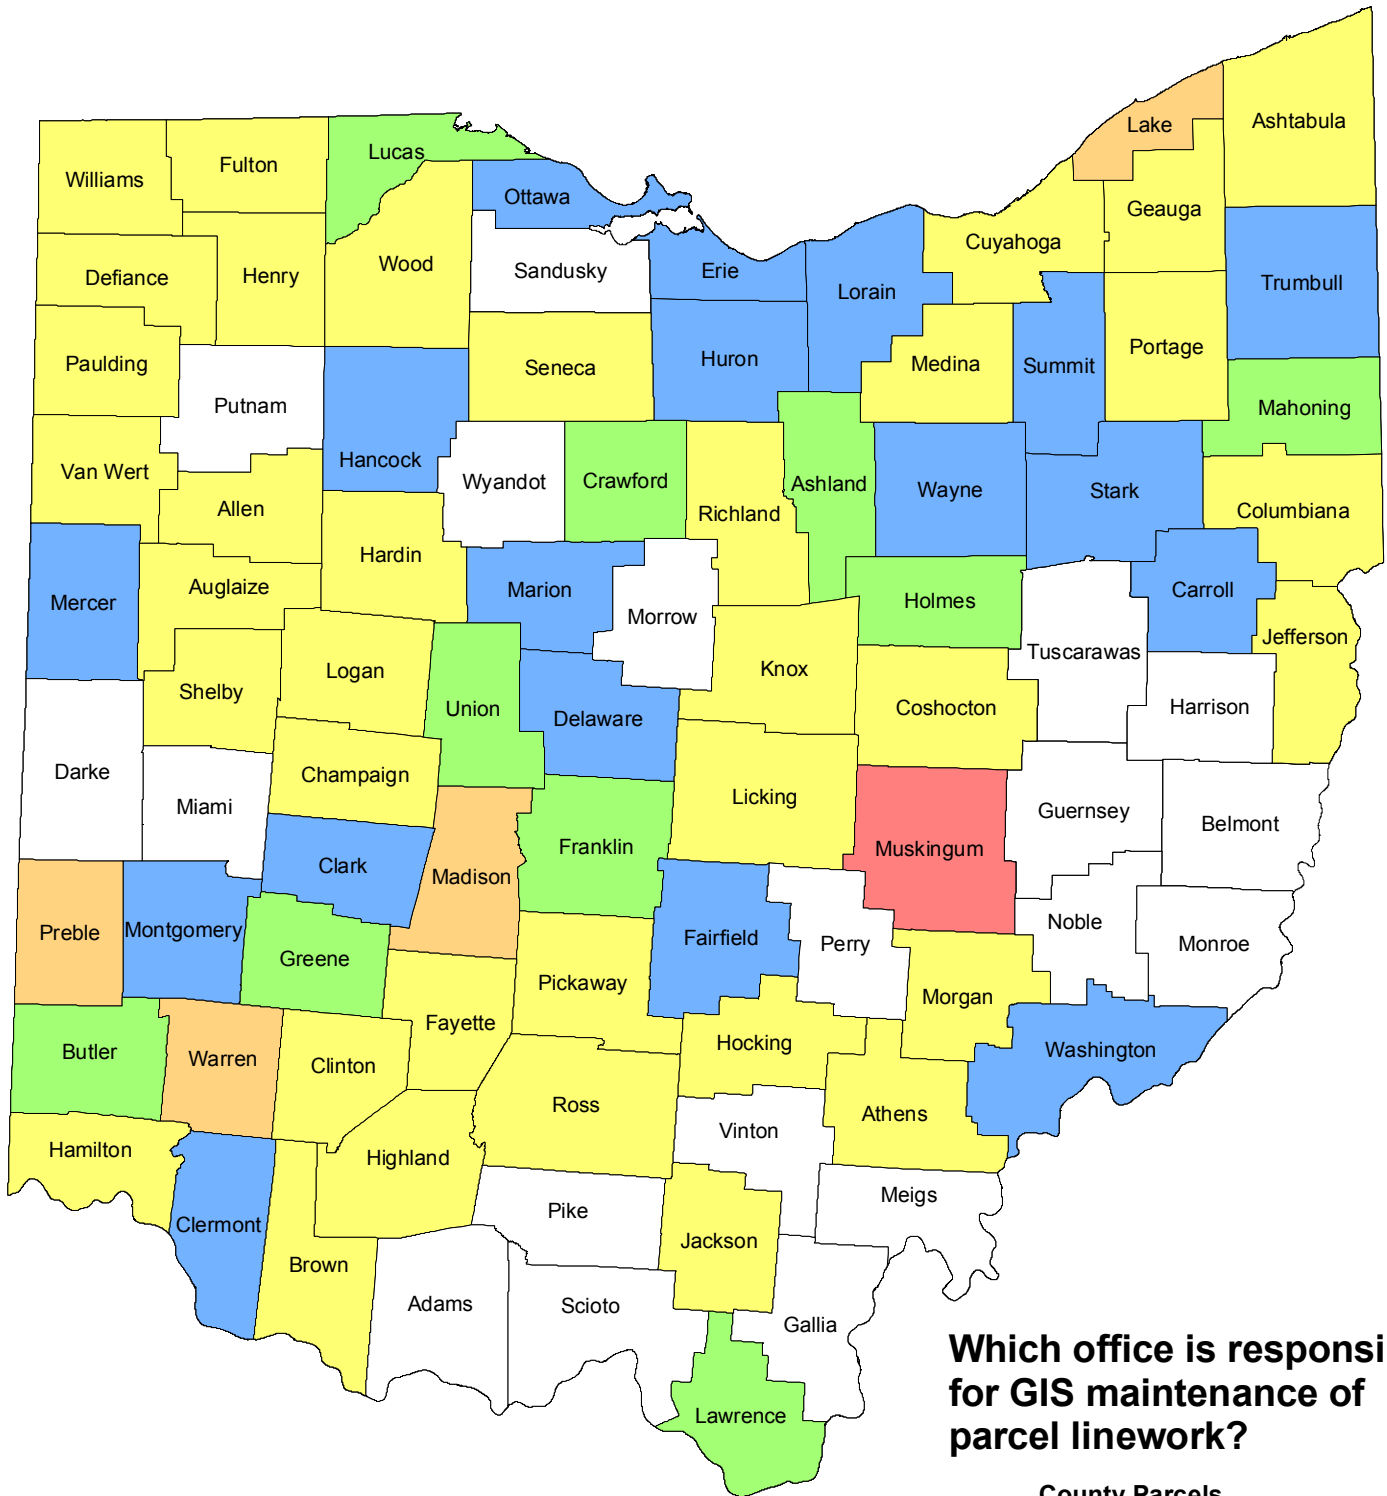

GIS County Profiles

Prepared by
 OIT/Infrastructure Services Division
 Enterprise Shared Services
 OGRIP/GIS Support Center
 August 2008

- County Parcels**
- Auditors
 - Engineers
 - Auditors, Engineers
 - Engineers & Other
 - Other
 - No Response